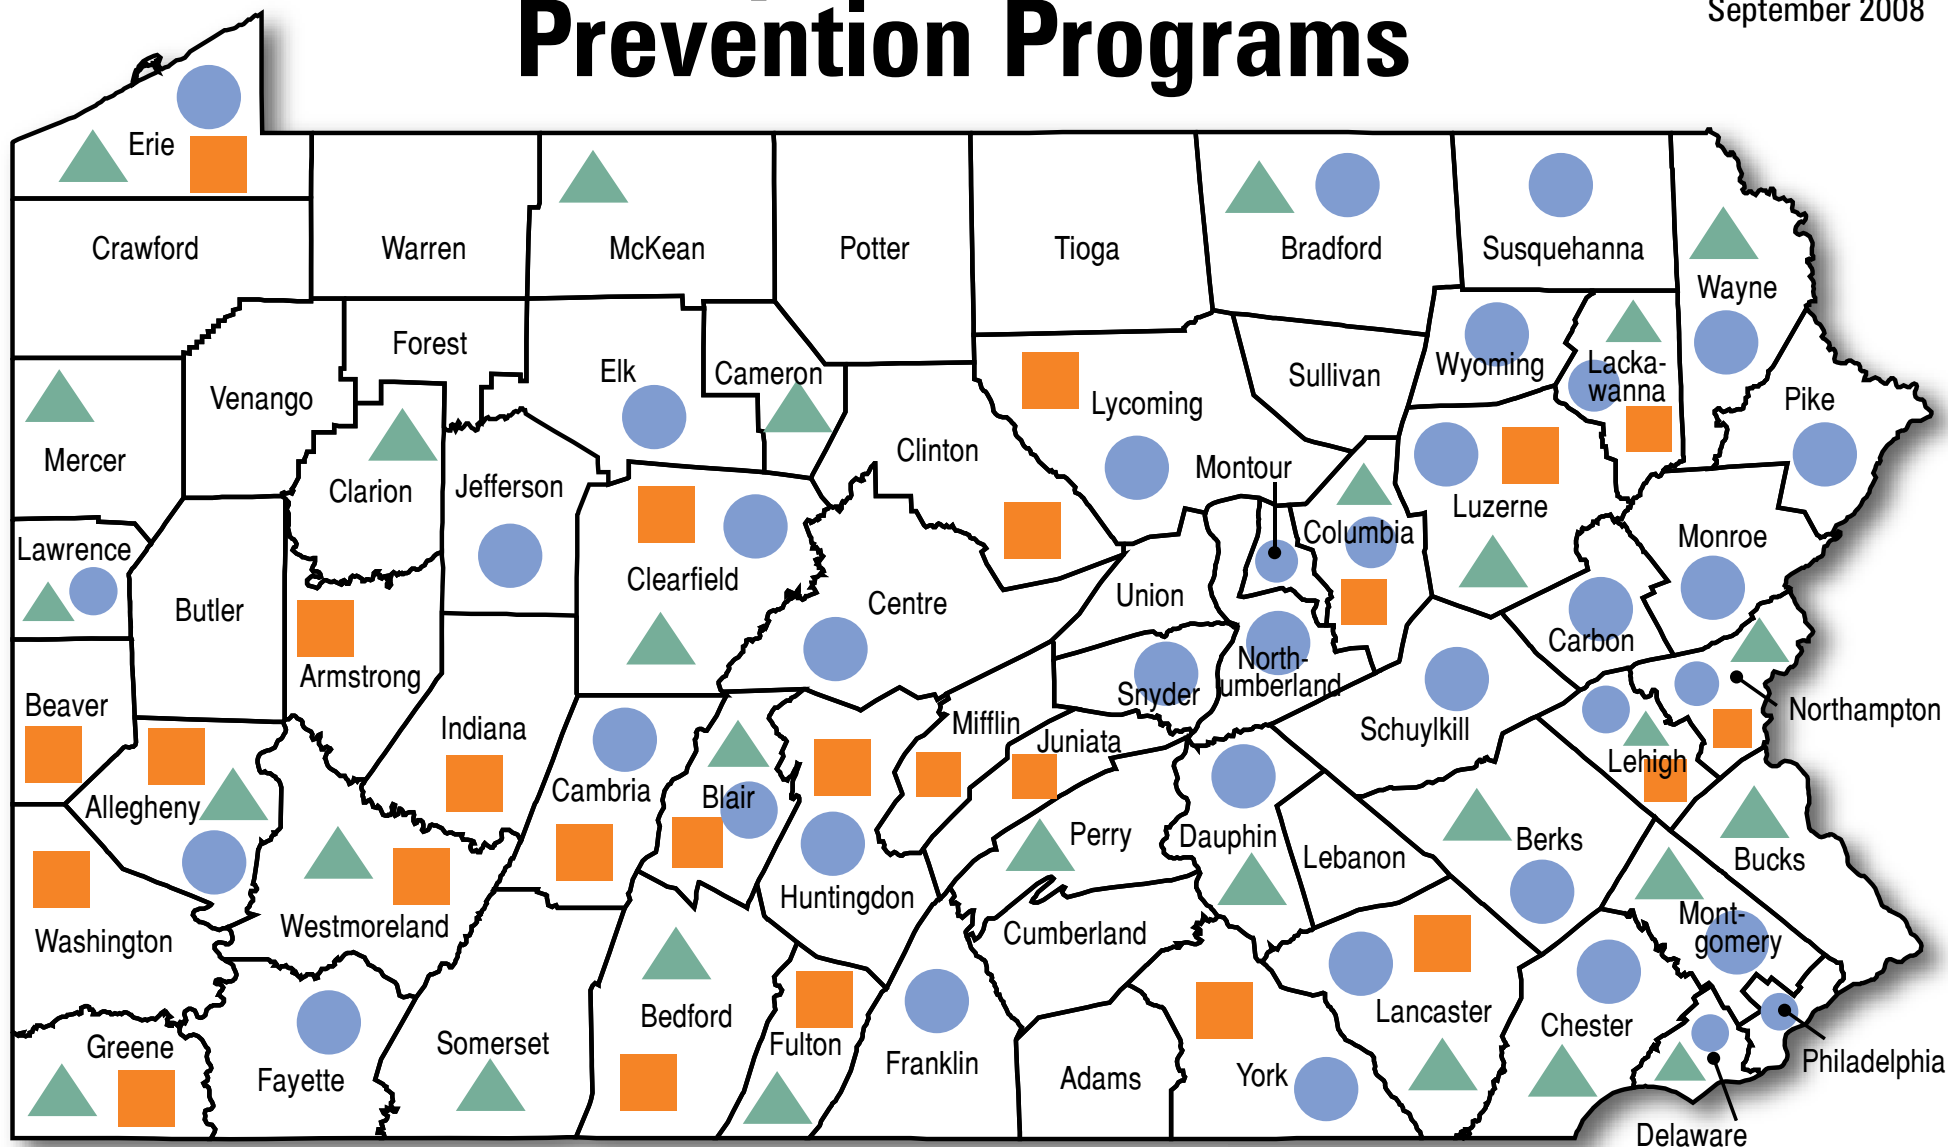

Community Based Child Abuse Prevention Programs

September 2008

-  Family Center/Parents as Teachers
-  Parent/Child Home Program
-  Nurse Family Partnerships

The Porch Light Project
Pennsylvania Partnerships for Children
1.800.257.2030
www.papartnerships.org