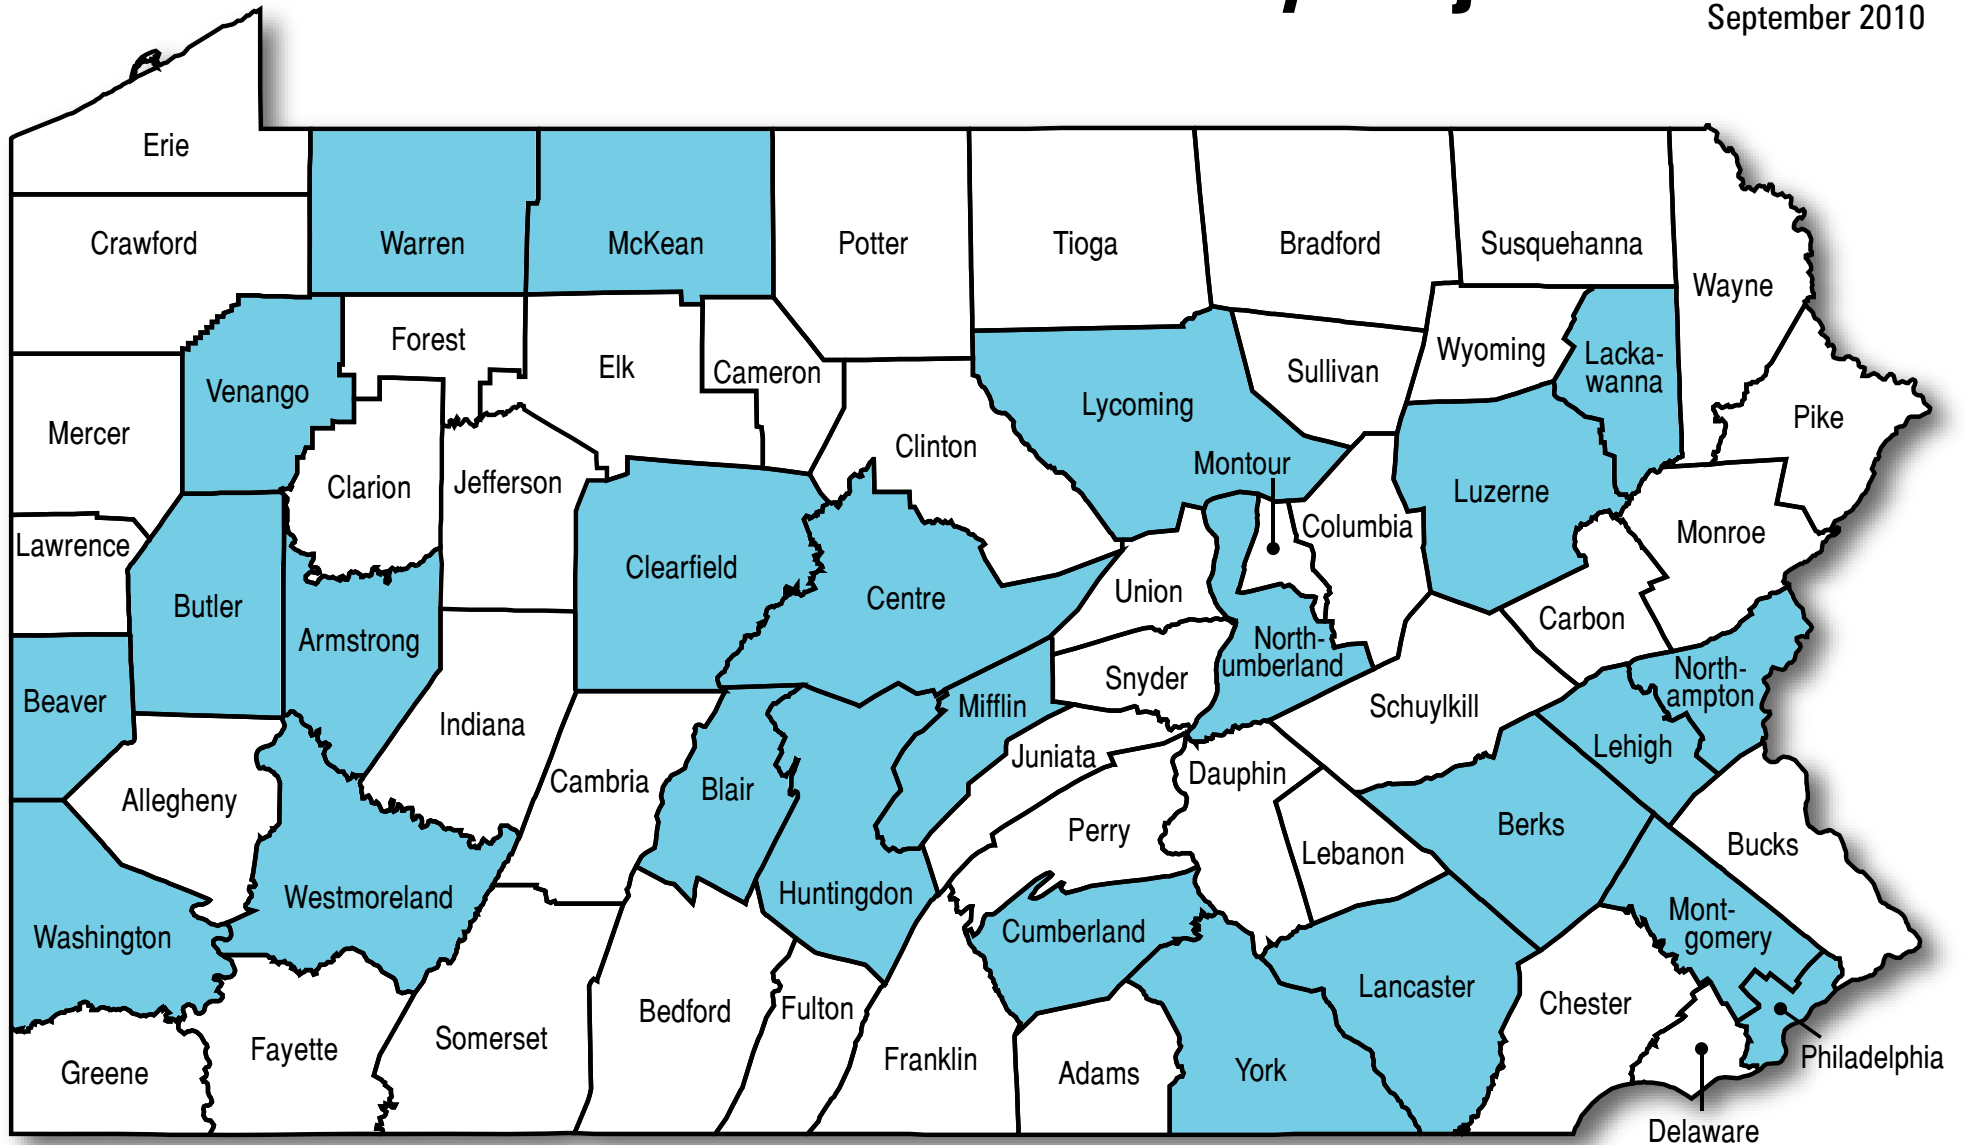

ABA Barriers to Permanency Project

September 2010

ABA Barriers to Permanency Project

The Porch Light Project
Pennsylvania Partnerships for Children
1.800.257.2030
www.papartnerships.org