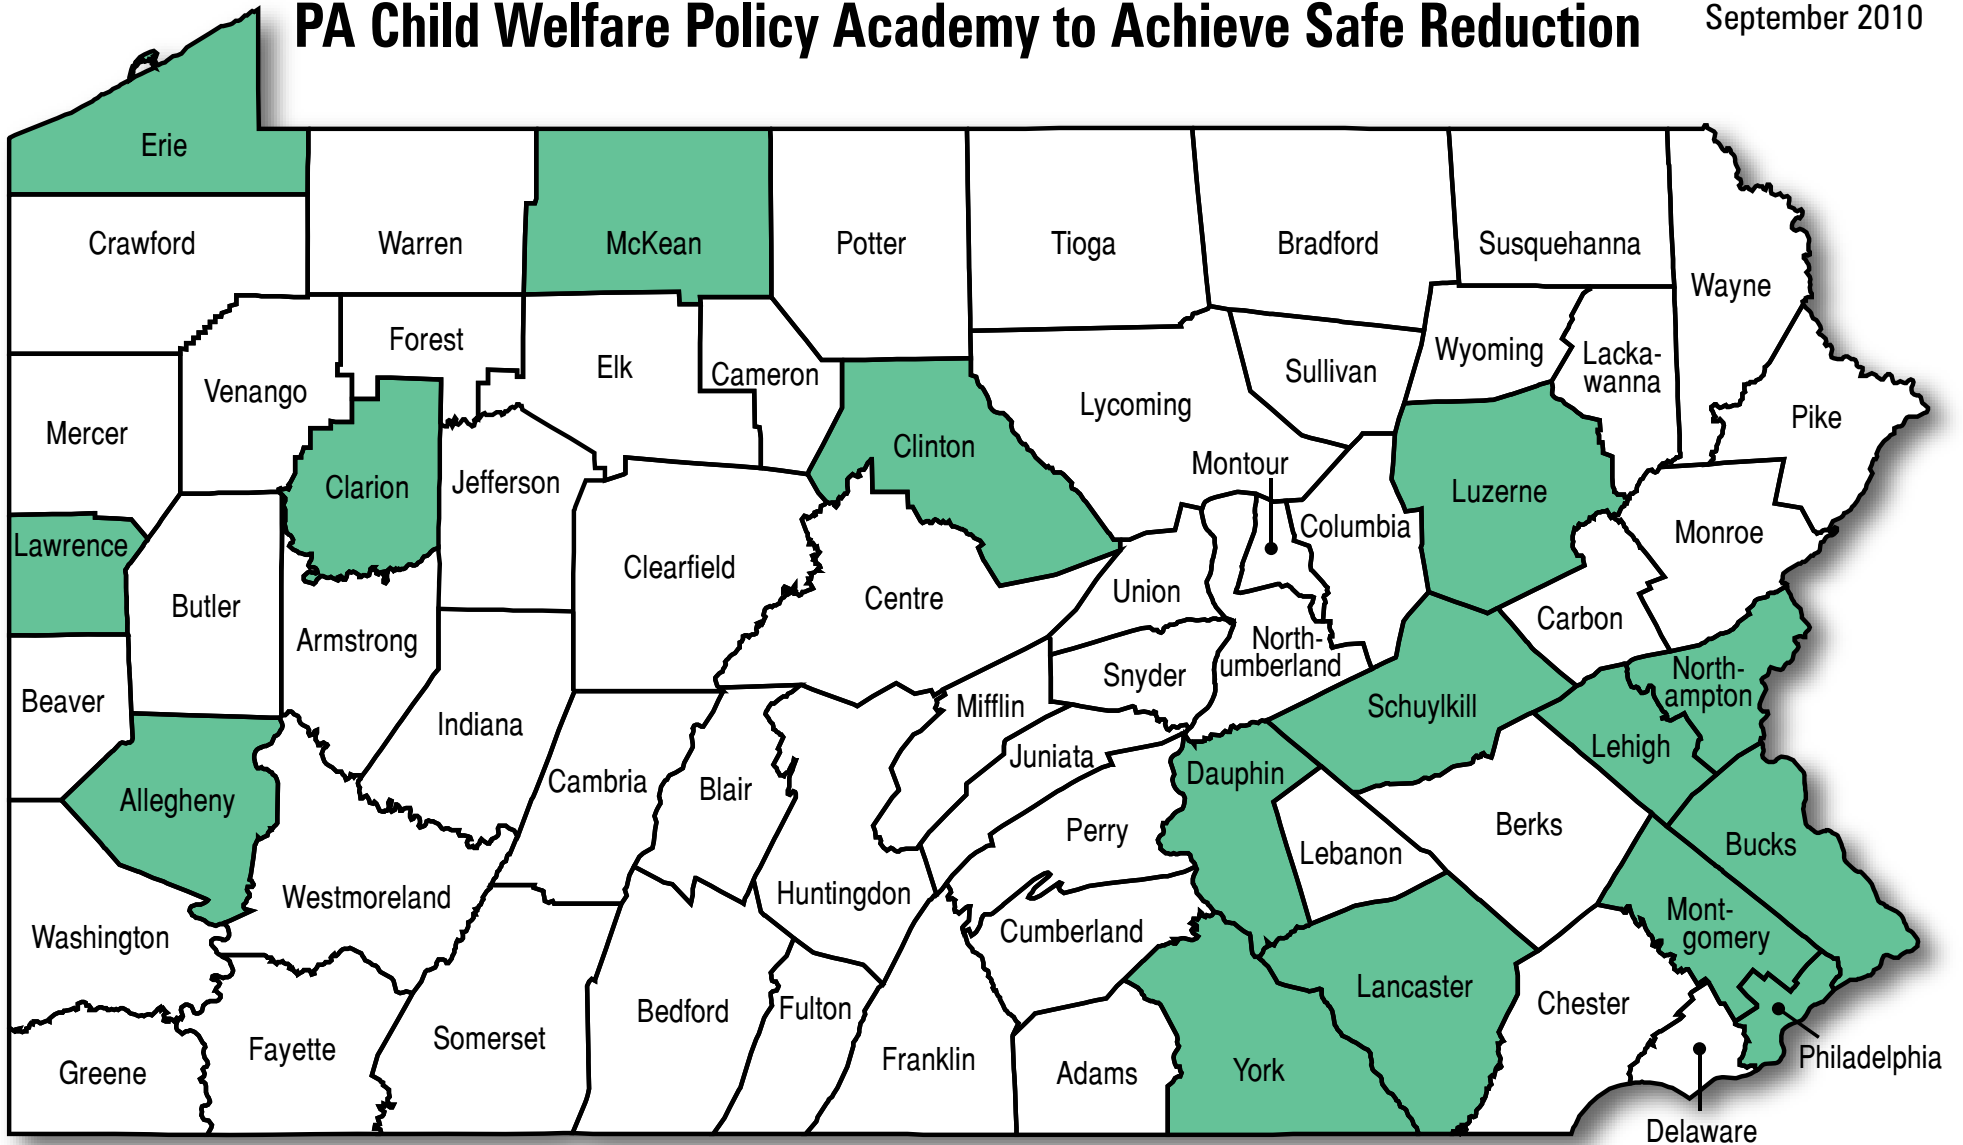

National Governor's Association:

PA Child Welfare Policy Academy to Achieve Safe Reduction

September 2010

 Participating in PA Child Welfare Policy Academy to Achieve Safe Reduction

The Porch Light Project
Pennsylvania Partnerships for Children
1.800.257.2030
www.papartnerships.org